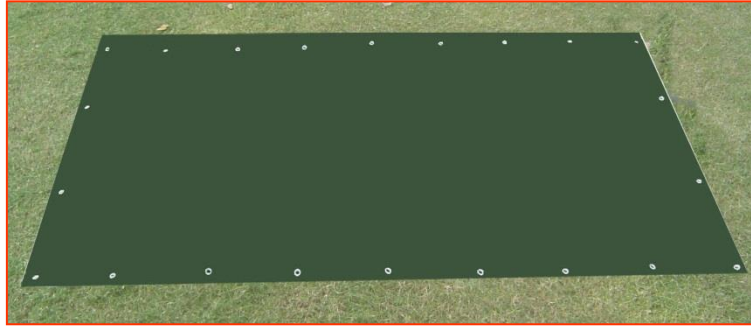

GROUND SHEET T.P.O.

Specification No. JSS: 8305 – 35 : 2014

INTRODUCTION:

Ground Sheet made of Thermo Plastic Olefin (TPO) is totally water proof and can be used anywhere to lay on ground. It has multipurpose uses.

BASIC MATERIAL:

- Fabric Polypropylene OG wide TPO coating.
- Aluminium alloy eyelet

SALIENT FEATURES:

- Long life
- High tear resistance